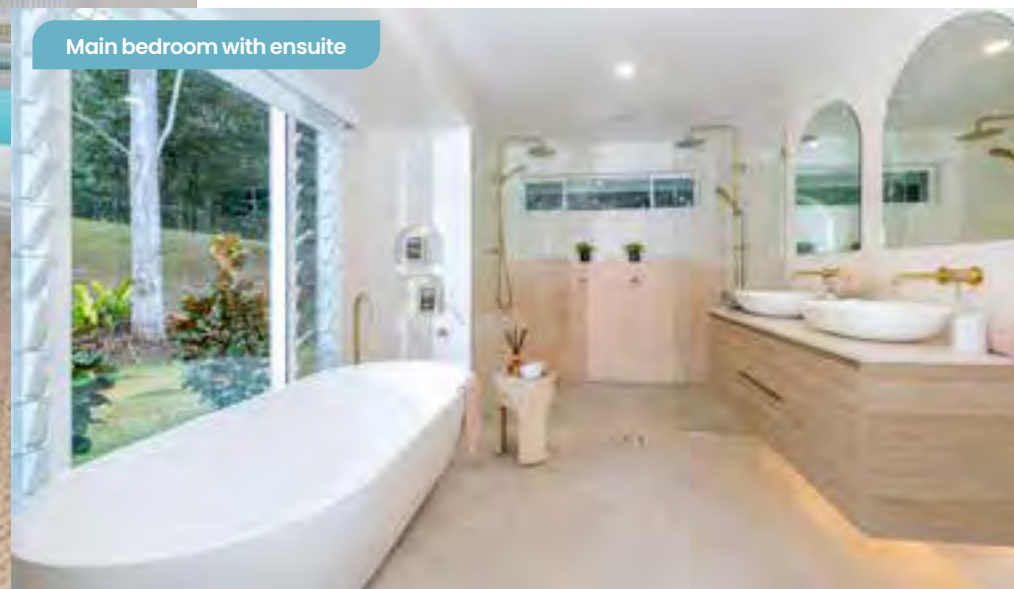

welcome home

1ST PRIZE $2,700,000

Includes: $175,942 Furniture & Electrical • $50,000 Gold Bullion
• 12 months Council Rates • 12 months House & Contents Insurance • Transfer Fees

Lands of the Yugambah Nation

Lush and serene

Located between the Gold Coast hinterland and its stunning coastline, Tallebudgera Valley has lush landscapes and a tranquil atmosphere. With the meandering Tallebudgera Creek and nearby national parks, the region provides an array of outdoor pursuits such as kayaking, bushwalking, mountain biking, and horseback riding. Renowned for its natural beauty, the valley offers a quick escape to beautiful Gold Coast beaches while remaining a quiet hideaway. The best of both worlds!

Living Areas	234m²
Carport	53m²
Outdoor Areas	88m²
TOTAL	375m²
Land Area	7730m²

Built 1997, Extended & Renovated 2022

Prize Home is not open for viewing

Prize Home is not open for viewing

Follow us! @yourtownprizehomes
facebook.com/yourtownprizehomes

new website is live! explore it now
yourtown.com.au

myplace MEMBERSHIP
Join myplace subscription! There's no cost to join, and you get automatic entry into over $200,000 in Bonus Draws per year. Join today and you will be entered into a member-only weekly draw to WIN $1,000 Cash!
yourtown.com.au/myplace or call 1800 555 079

Buy more tickets & WIN MORE GOLD with first prize!

BUY 10 = WIN $100K	BUY 4 = WIN $40K
BUY 8 = WIN $80K	BUY 3 = WIN $30K
BUY 6 = WIN $60K	BUY 2 = WIN $20K