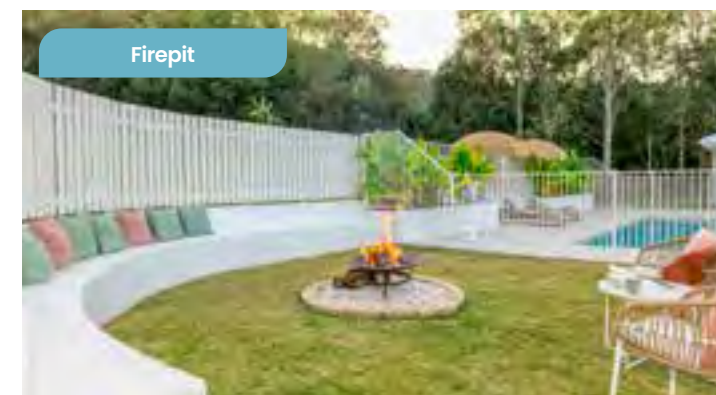

Living Areas	234m²
Carport	53m²
Outdoor Areas	88m²
TOTAL	375m²
Land Area	7730m²

Built 1997, Extended & Renovated 2022

Prize Home is not open for viewing