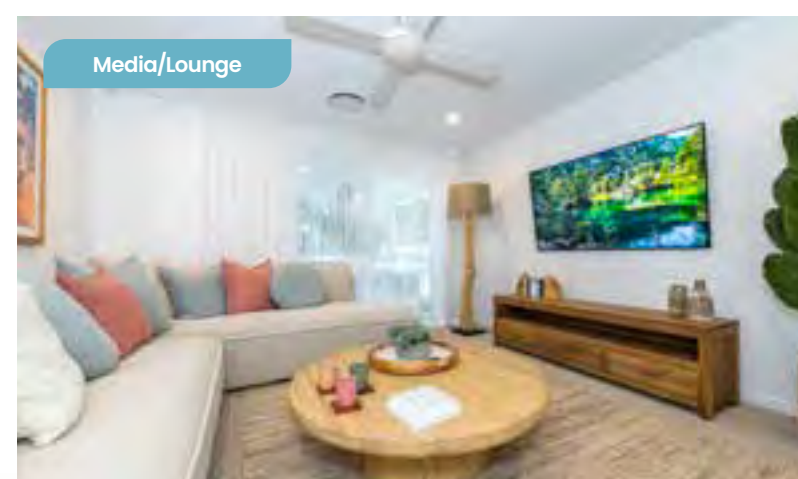

Kitchen

Lush and serene

Located between the Gold Coast hinterland and its stunning coastline, Tallebudgera Valley has lush landscapes and a tranquil atmosphere. With the meandering Tallebudgera Creek and nearby national parks, the region provides an array of outdoor pursuits such as kayaking, bushwalking, mountain biking, and horseback riding. Renowned for its natural beauty, the valley offers a quick escape to beautiful Gold Coast beaches while remaining a quiet hideaway. The best of both worlds!