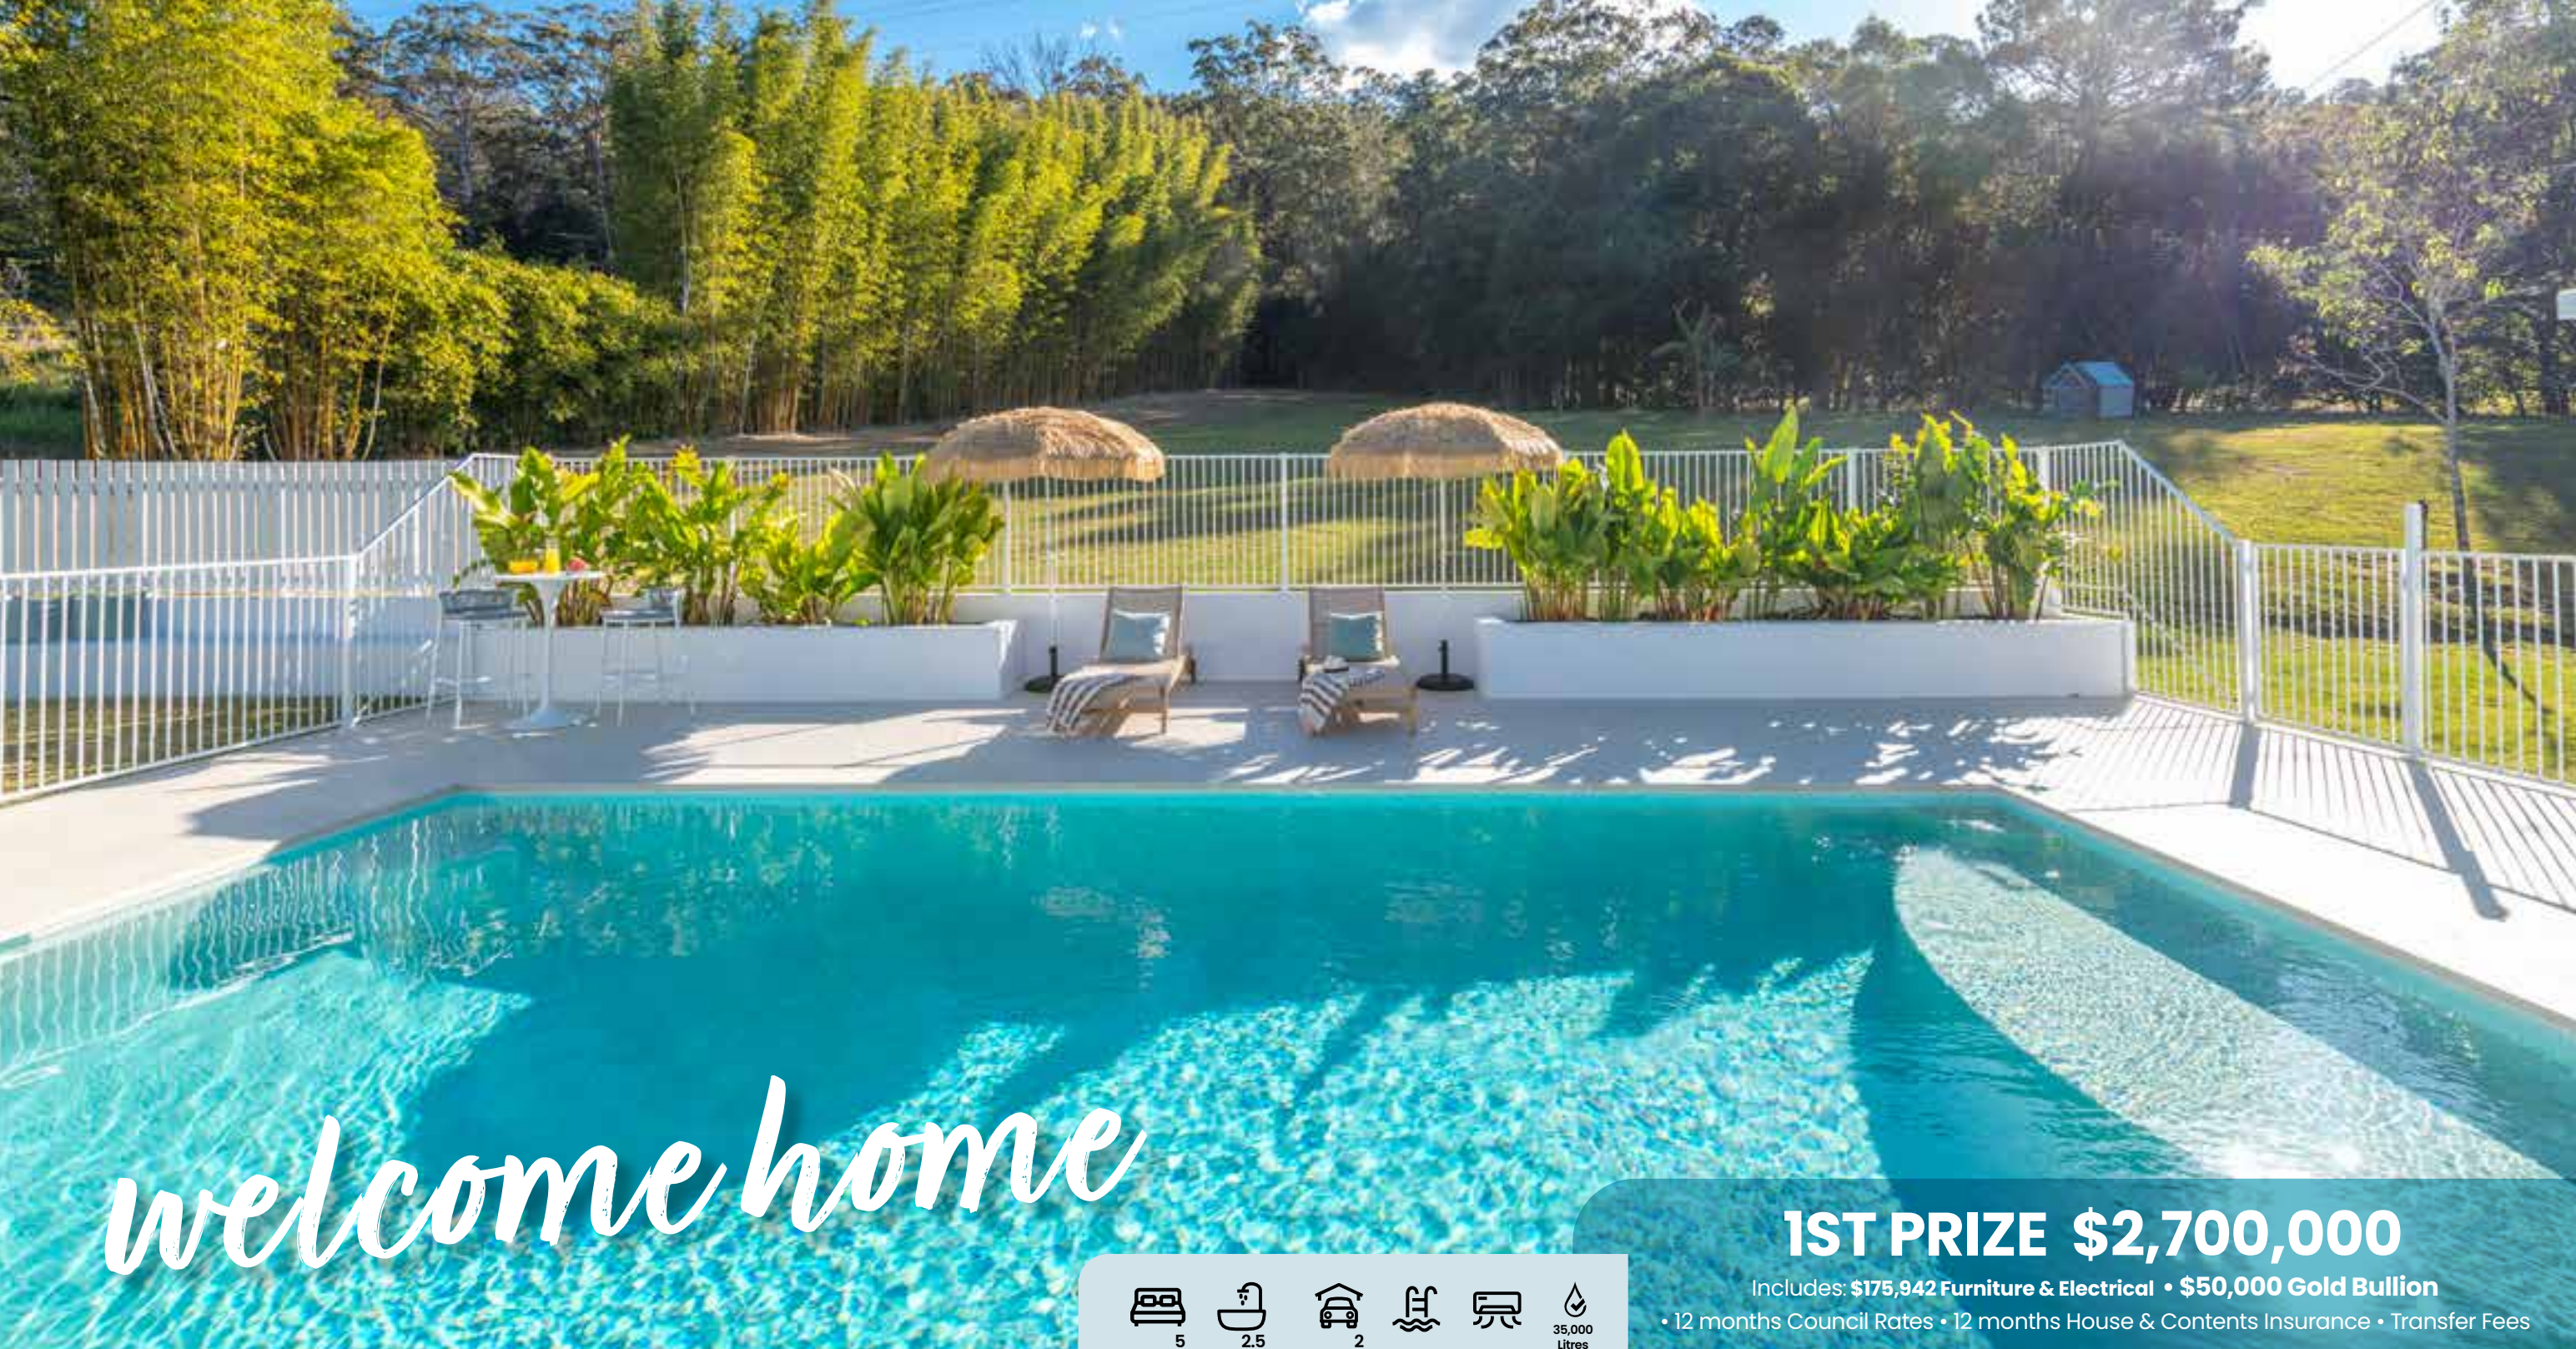

welcome home

1ST PRIZE $2,700,000

Includes: $175,942 Furniture & Electrical • $50,000 Gold Bullion
• 12 months Council Rates • 12 months House & Contents Insurance • Transfer Fees

Lands of the Yugambah Nation