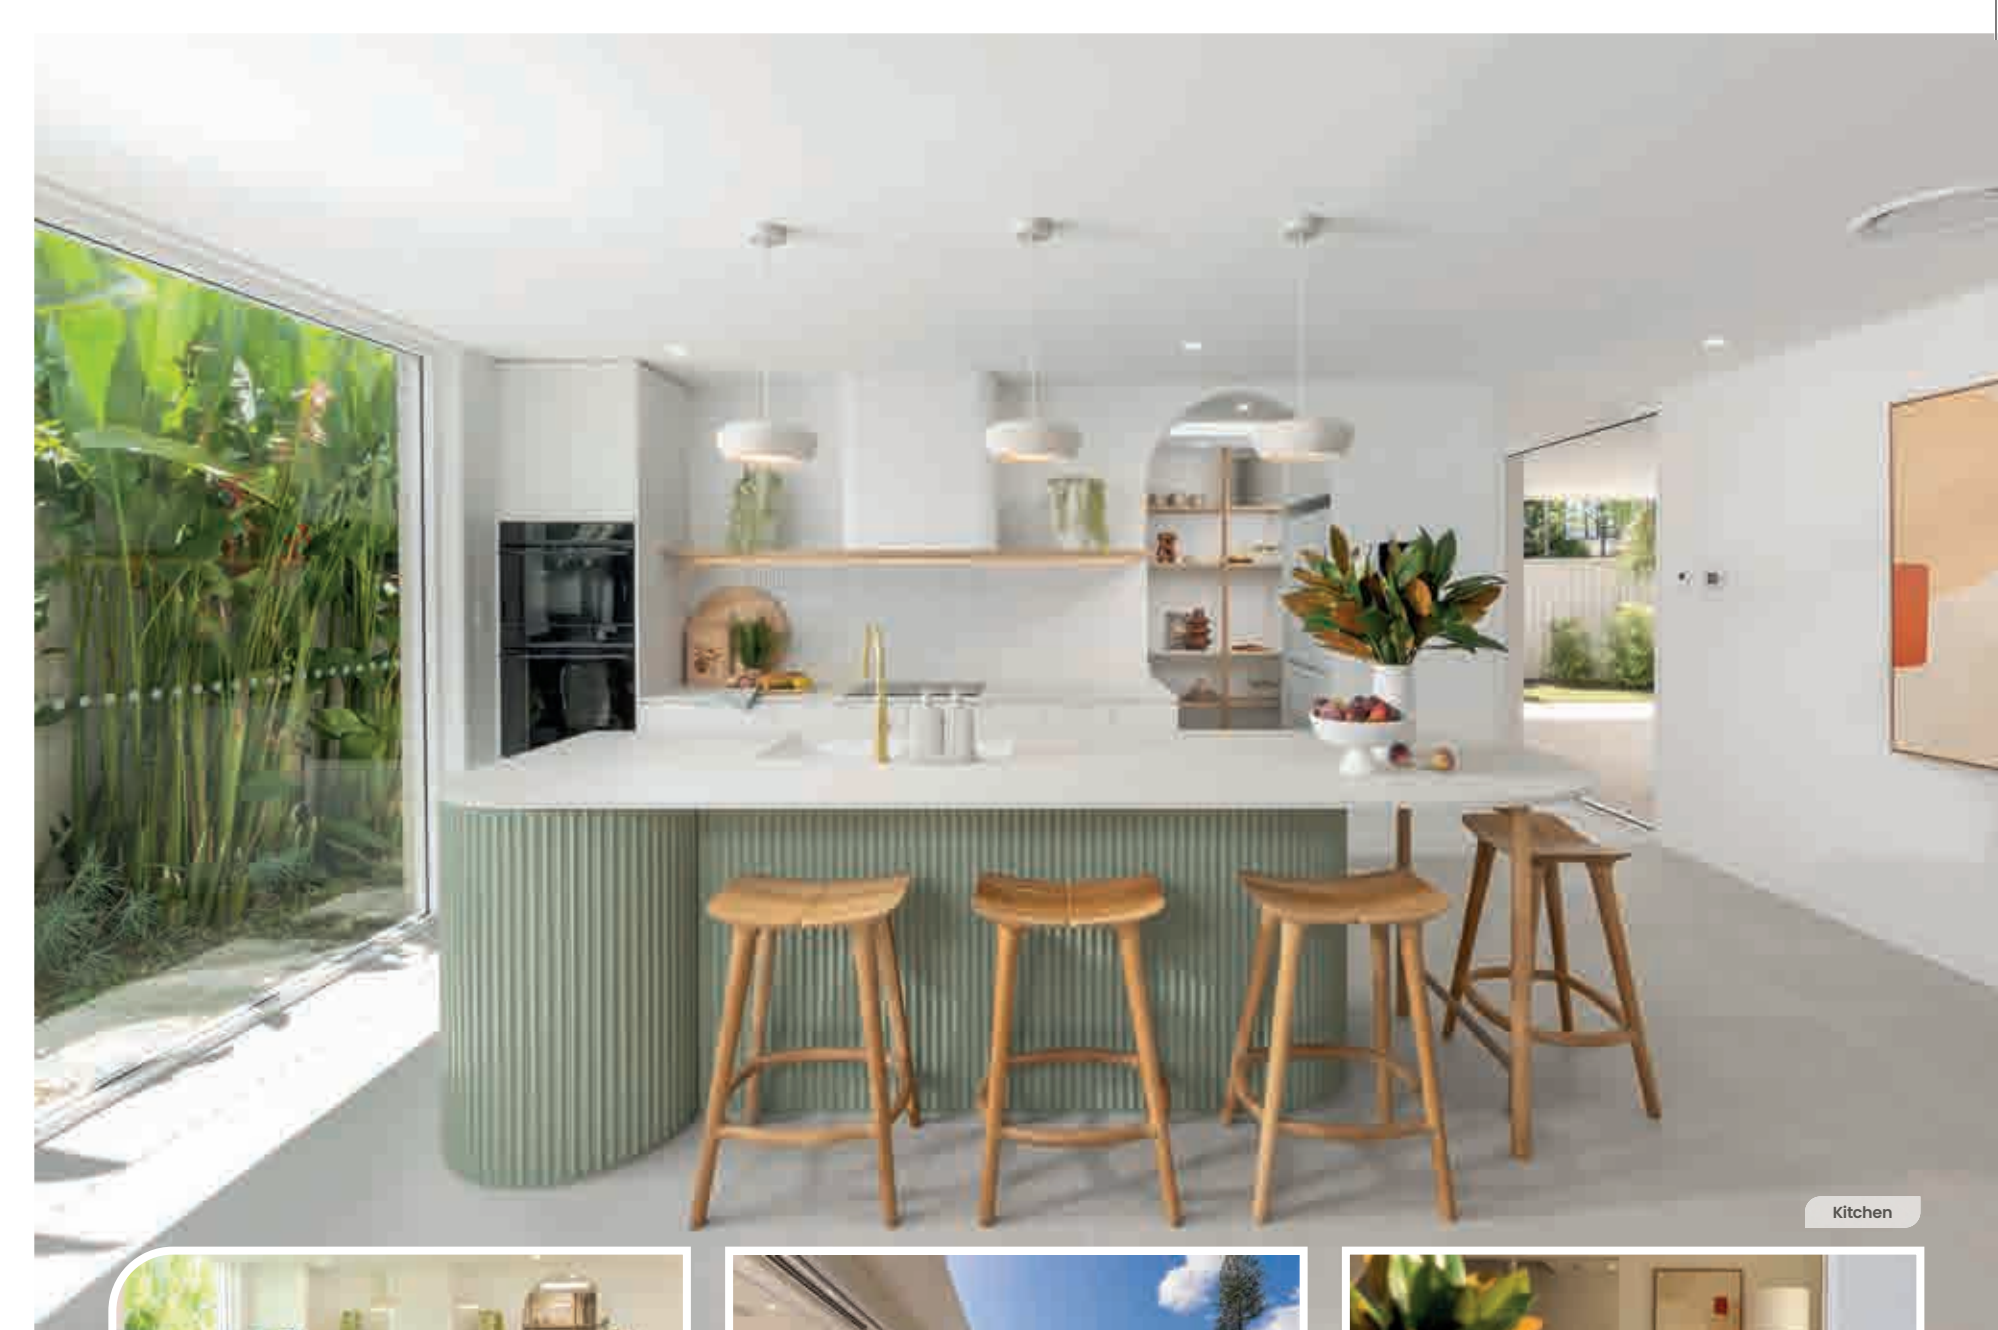

# Palm Beach Paradise

Welcome to the ultimate coastal home – a vision of elegance inspired by the allure of the Mediterranean. With its sweeping curves, sharp lines and the use of beautiful raw materials, this sophisticated residence embodies architectural excellence and lavish indulgence. Natural light plays upon the unique colour palette while harmonious design elements create a sense of depth and sophistication. The downstairs living spaces seamlessly connect with the outdoor entertainment areas and pool, blurring the lines between indoors and outdoors. This private paradise could be yours, to unwind and revel in the beauty of your surroundings!