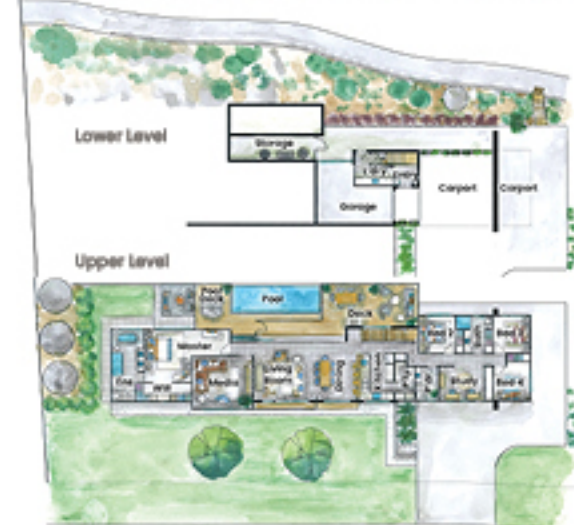

Living Areas 285.97m²
Carport 85m²
Outdoor Areas 69.39m²
TOTAL 390.39m²
Land Size 5723m²
Established 2019

Prize Home is not open for viewing