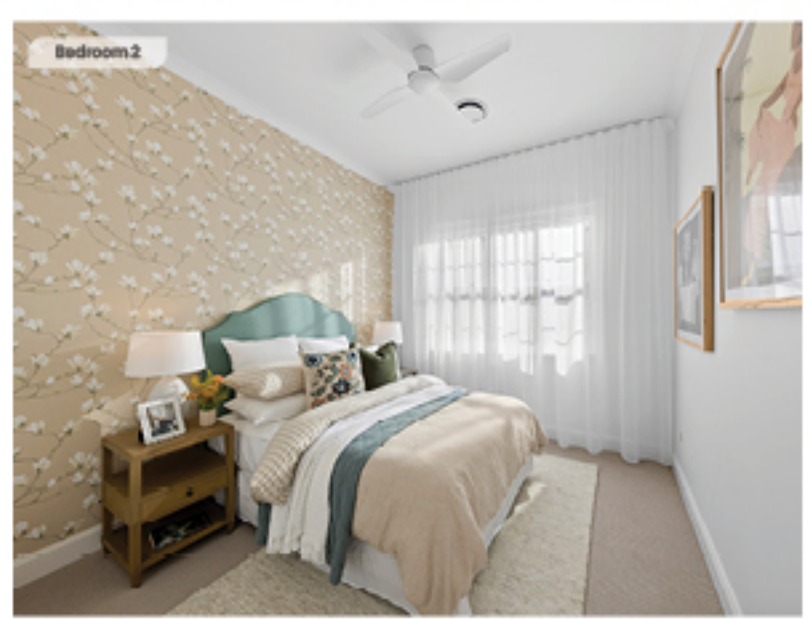

Livingroom

**elegant and timeless**

Enjoy endless summer living in this stunning coastal home, beautifully designed with elegant Hamptons style and striking street presence. Enclosed by classic white picket fencing and a Bougainvillea-covered arbour, the home exudes charm from the moment you arrive. Inside, classic architectural details such as wainscoting, soaring 3-metre-high ceilings, and oak flooring create a timeless yet modern ambience. Expansive living areas seamlessly flow to the alfresco area, featuring French-pattern travertine stone and automated blinds for year-round comfort. Bask in leisurely days outdoors, whether entertaining or unwinding by the glistening pool - a perfect picture of the idyllic Noosa lifestyle!