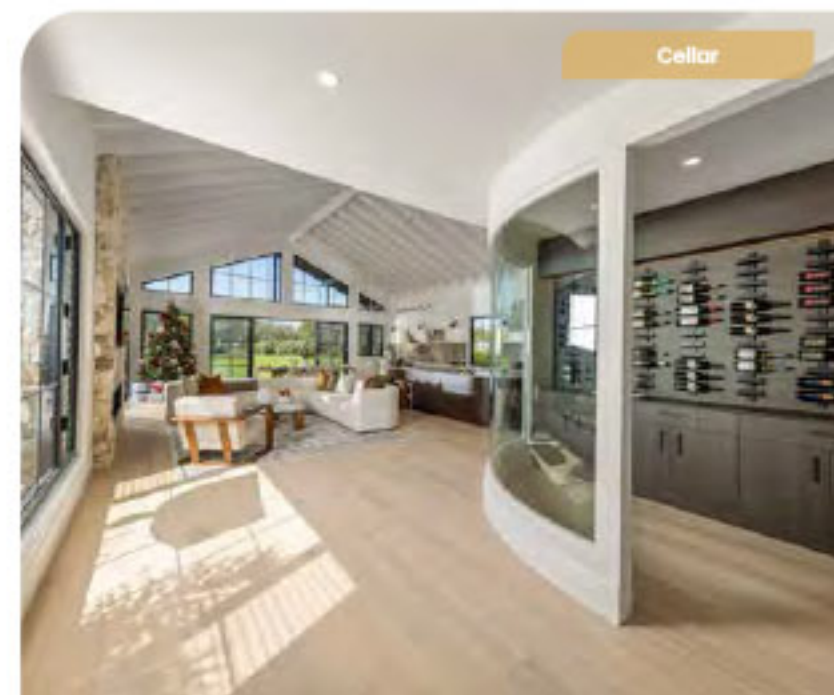

Main bedroom