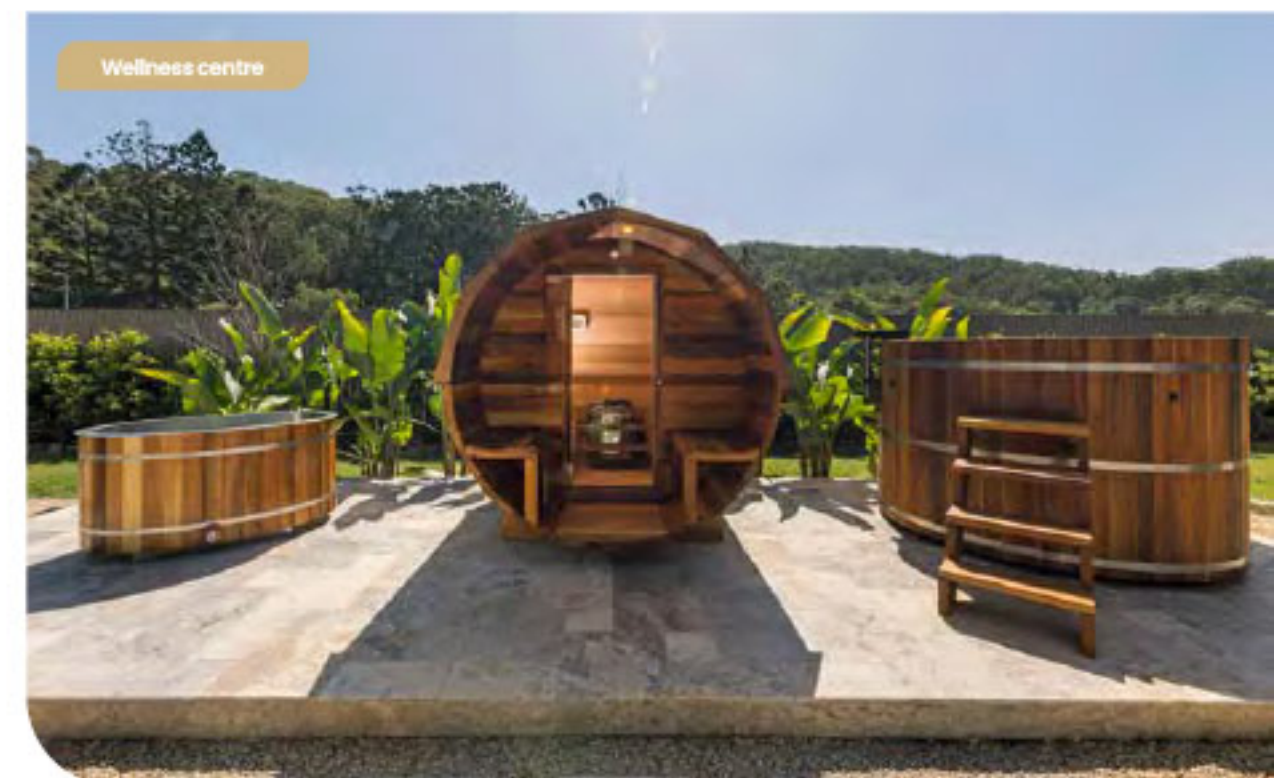

ultimate lifestyle home

Imagine waking up in this unique Tallebudgera Valley home on Christmas morning! Only minutes from stunning beaches, start your day with a leisurely walk along white sands, listening to the soothing sound of the surf before returning to your own retreat, complete with a sauna, ice bath, and spa. Prepare a festive lunch in the stunning kitchen, while your family and friends enjoy a hit of golf, a refreshing swim in the pool, or a game of snooker. Relax in the gentle breeze and take in the breathtaking valley views. In this sanctuary designed for your wellbeing, every day will feel like Christmas!